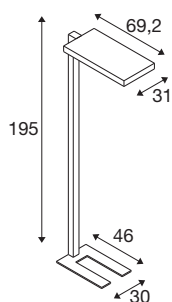

## TECHNICAL DATA

Item no.:	1005391
Number of different light outlets	2
Primary nominal voltage	200-240V ~50/60Hz mA/V
Secondary power / secondary voltage	2000mA
Length	69.2 cm
Width	31 cm
Height	195 cm
Net weight	14.565 kg
Gross weight	17.593 kg
IP Code	IP 20
Safety class	I
Impact resistance class	IK02
Impact resistance	0,2 Joule
Assembly	Mobile
Wattage	79 W
Lumen	7600 lm
Colour temperature	4000 Kelvin
Beam angle	80 °
Color	white
CRI	80
UGR $\leq$	19
LXXBXX data	L80B10

## Light Source

916336	
--------	---

Minimum ambient temperature	-20 °C
Maximum ambient temperature	45 °C
BIG WHITE Page	101