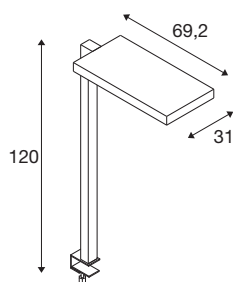

## TECHNICAL DATA

Item no.:	1005392
Number of different light outlets	2
Primary nominal voltage	200-240V ~50/60Hz mA/V
Secondary power / secondary voltage	2000mA
Length	69.2 cm
Width	31 cm
Height	120 cm
Net weight	6.314 kg
Gross weight	9.007 kg
IP Code	IP 20
Safety class	I
Impact resistance class	IK02
Impact resistance	0,2 Joule
Assembly	Mobile
Wattage	79 W
Lumen	7600 lm
Colour temperature	4000 Kelvin
Beam angle	80 °
Color	black
CRI	80
UGR $\leq$	19
LXXBXX data	L80B10