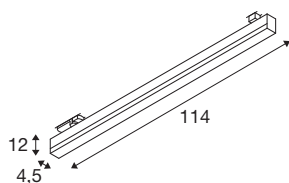

SIGHT TRACK DALI

black 3-phase spot, CCT

The modern SIGHT wall and ceiling light is made for surface mounting or busbar. In black, the light made of aluminium and acrylic cuts a professional figure everywhere. With its lifespan of 30,000 hours, the LED is also extremely sustainable. When will you test out the benefits of SLV's impressive indoor lights?

TECHNICAL DATA

Item no.:	1005397
Primary nominal voltage	220-240V ~50/60Hz mA/V
Secondary power / secondary voltage	700mA
Length	114 cm
Width	4.5 cm
Height	12 cm
Net weight	2.106 kg
Gross weight	2.6 kg
IP Code	IP 20
Safety class	I
Assembly details	Track Ceiling
Dimmable	Yes
Dimming technology	DALI
Wattage	39 W
Colour temperature	3000/4000 Kelvin
Beam angle	120 °
Color	black
CRI	90
LXXBXX data	L70B50
Minimum ambient temperature	-20 °C
Maximum ambient temperature	40 °C
BIG WHITE Page	440