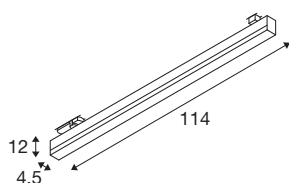

SIGHT TRACK DALI

white 3-phase spot, CCT

The modern SIGHT wall and ceiling light is made for surface mounting or busbar. In white, the light made of aluminium and acrylic cuts a professional figure everywhere. In addition, SIGHT TRACK DALI is also extremely sustainable with its LED lifespan of 30,000 hours. Experience SIGHT in action and convince yourself of a successful lighting experience.

TECHNICAL DATA

Item no.:	1005399
Primary nominal voltage	220-240V ~50/60Hz mA/V
Secondary power / secondary voltage	700mA
Length	114 cm
Width	4.5 cm
Height	12 cm
Net weight	2.107 kg
Gross weight	2.598 kg
IP Code	IP 20
Safety class	I
Assembly details	Track Ceiling
Dimmable	Yes
Dimming technology	DALI
Wattage	39 W
Colour temperature	3000/4000 Kelvin
Beam angle	120 °
Color	white
CRI	90
LXXBXX data	L70B50
Minimum ambient temperature	-20 °C
Maximum ambient temperature	40 °C
BIG WHITE Page	440