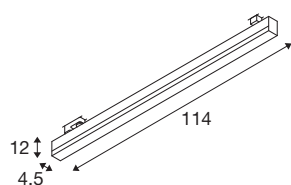

SIGHT TRACK

silver 3-phase spot, CCT

SIGHT is the modern wall and ceiling light for surface mounting or busbar. The light made of aluminium and acrylic in the colour grey cuts a professional figure everywhere. In addition, SIGHT Track is also extremely sustainable with its LED lifespan of 30,000 hours. Experience SIGHT in action and convince yourself of a successful lighting experience.

TECHNICAL DATA

Item no.:	1005402
Primary nominal voltage	220-240V ~50/60Hz mA/V
Secondary power / secondary voltage	700mA
Length	114 cm
Width	4.5 cm
Height	12 cm
Net weight	2 kg
Gross weight	2.14 kg
IP Code	IP 20
Safety class	I
Assembly details	Track Ceiling
Wattage	37 W
Colour temperature	3000/4000 Kelvin
Beam angle	120 °
Color	grey
CRI	90
LXXBXX data	L70B50
Minimum ambient temperature	-20 °C
Maximum ambient temperature	40 °C
BIG WHITE Page	450