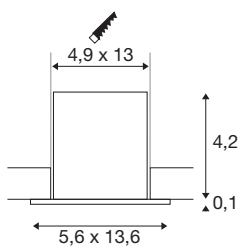

MILANDOS 4

white recessed ceiling light, 2700K 45°

The MILANDOS recessed ceiling light convinces with its compact design and innovative lighting properties. It shines above all with a true-to-life colour reproduction index of over 90 out of 60,000. With a UGR of 23, it produces glare-free light. The simple design of the recessed ceiling light made of aluminium and polycarbonate (PC) blends stylishly into any room. The spotlight is also quick and easy to install. Experience light with SLV – your reliable partner for all kinds of indoor lights for 40 years.

TECHNICAL DATA

Item no.:	1005409
Secondary power / secondary voltage	700mA
Length	13.6 cm
Width	5.6 cm
Height	4.3 cm
Installation length	13 cm
Installation width	4.9 cm
Installation depth	7 cm
Net weight	0.25 kg
Gross weight	0.268 kg
IP Code	IP 20
Safety class	III
Impact resistance class	IK02
Assembly	Recessed
Assembly details	Ceiling
Lumen	640 lm
Colour temperature	2700 Kelvin
Beam angle	45 °
Color	white
CRI	90
UGR ≤	23
LXXBXX data	L80B50