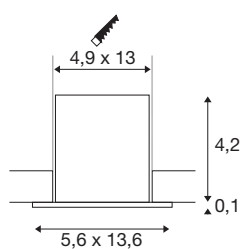

MILANDOS 4

white recessed ceiling light, 3000K 45°

The MILANDOS recessed ceiling light convinces with its compact design and innovative lighting properties. It shines above all with a high colour reproduction index of over 90 out of 60,000. With a UGR of 23, it produces glare-free light. The simple design of the recessed ceiling light made of aluminium and polycarbonate (PC) blends seamlessly into any room. The spotlight is also quick and easy to install. Experience light with SLV – your reliable partner for all kinds of indoor lights for 40 years.

TECHNICAL DATA

Item no.:	1005410
Secondary power / secondary voltage	700mA
Length	13.6 cm
Width	5.6 cm
Height	4.3 cm
Installation length	13 cm
Installation width	4.9 cm
Installation depth	7 cm
Net weight	0.25 kg
Gross weight	0.268 kg
IP Code	IP 20
Safety class	III
Impact resistance class	IK02
Assembly	Recessed
Assembly details	Ceiling
Lumen	650 lm
Colour temperature	3000 Kelvin
Beam angle	45 °
Color	white
CRI	90
UGR ≤	23
LXXBXX data	L80B50