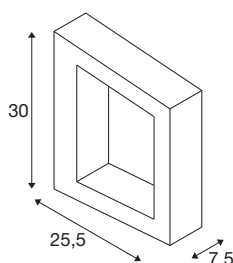

BOOKAT

anthracite wall-mounted light, 15W 3000/4000K

The BOOKAT is an unusual outdoor wall-mounted light for a special effect and in the colour anthracite. This has a permanently installed light source and can be changed between 3,000 and 4,000 Kelvin by means of a CCT switch. The IP65 protection class makes it ideal for outdoor use. The BOOKAT family includes a wall light. The poles can be used universally due to the open cable end.

TECHNICAL DATA

Item no.:	1005443
Primary nominal voltage	100-277V ~50/60Hz mA/V
Secondary power / secondary voltage	700mA
Width	7.5 cm
Height	30 cm
Depth	25.5 cm
Net weight	2.229 kg
Gross weight	2.614 kg
IP Code	IP 65
Safety class	I
Impact resistance class	IK05
Assembly	Surface
Assembly details	Wall
Number of through-wires	20
Wattage	15 W
Lumen	990 lm
Colour temperature	3000/4000 Kelvin
Color	anthracite
CRI	80
LXXBXX data	L70B50
Minimum ambient temperature	-20 °C
Maximum ambient temperature	40 °C