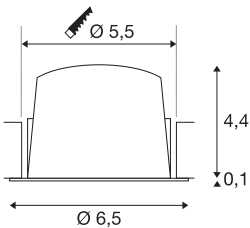

TECHNICAL DATA

Item no.:	1005539
Secondary power / secondary voltage	200mA
Height	4.5 cm
Diameter	6.5 cm
Installation diameter	5.5 cm
Installation depth	11 cm
Net weight	0.09 kg
Gross weight	0.096 kg
IP Code	IP 20 / IP 44
Safety class	III
Impact resistance class	IK02
Impact resistance	0,2 Joule
Assembly	Recessed
Assembly details	Ceiling
Wattage	7 W
Lumen	730 lm
Colour temperature	4000 Kelvin
Beam angle	40 °
Color	black
CRI	90
UGR ≤	22
LXXBXX data	L80B50