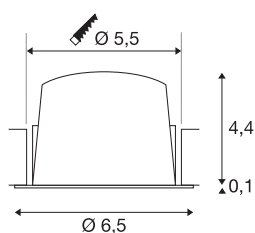

## TECHNICAL DATA

Item no.:	1005551
Secondary power / secondary voltage	200mA
Height	4.5 cm
Diameter	6.5 cm
Installation diameter	5.5 cm
Installation depth	11 cm
Net weight	0.09 kg
Gross weight	0.096 kg
IP Code	IP 20 / IP 44
Safety class	III
Impact resistance class	IK02
Impact resistance	0,2 Joule
Assembly	Recessed
Assembly details	Ceiling
Wattage	7 W
Lumen	740 lm
Colour temperature	4000 Kelvin
Beam angle	55 °
Color	white
CRI	90
UGR ≤	25
LXXBXX data	L80B50