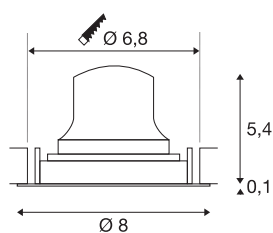

TECHNICAL DATA

Item no.:	1005562
Secondary power / secondary voltage	200mA
Height	5.5 cm
Diameter	8 cm
Installation diameter	6.8 cm
Installation depth	11 cm
Net weight	0.11 kg
Gross weight	0.118 kg
IP Code	IP 20
Safety class	III
Impact resistance class	IK02
Impact resistance	0,2 Joule
Assembly	Recessed
Assembly details	Ceiling
Wattage	7 W
Lumen	640 lm
Colour temperature	2700 Kelvin
Beam angle	20 °
Color	white
CRI	90
UGR ≤	16
LXXBXX data	L80B50