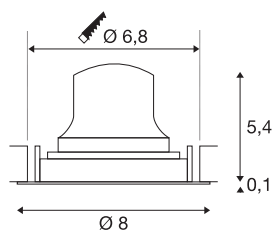

TECHNICAL DATA

Item no.:	1005591
Secondary power / secondary voltage	200mA
Height	5.5 cm
Diameter	8 cm
Installation diameter	6.8 cm
Installation depth	11 cm
Net weight	0.11 kg
Gross weight	0.118 kg
IP Code	IP 20
Safety class	III
Impact resistance class	IK02
Impact resistance	0,2 Joule
Assembly	Recessed
Assembly details	Ceiling
Wattage	7 W
Lumen	750 lm
Colour temperature	4000 Kelvin
Beam angle	20 °
Color	black
CRI	90
UGR ≤	16
LXXBXX data	L80B50