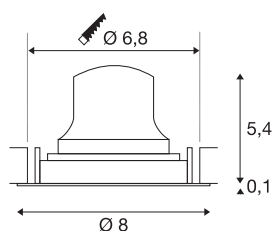

TECHNICAL DATA

Item no.:	1005593
Secondary power / secondary voltage	200mA
Height	5.5 cm
Diameter	8 cm
Installation diameter	6.8 cm
Installation depth	11 cm
Net weight	0.11 kg
Gross weight	0.118 kg
IP Code	IP 20
Safety class	III
Impact resistance class	IK02
Impact resistance	0,2 Joule
Assembly	Recessed
Assembly details	Ceiling
Wattage	7 W
Lumen	730 lm
Colour temperature	4000 Kelvin
Beam angle	40 °
Color	black
CRI	90
UGR ≤	22
LXXBXX data	L80B50