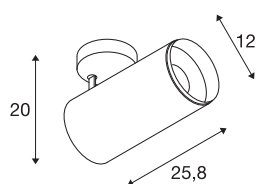

NUMINOS® SPOT DALI XL

black ceiling mounted light, 36W 2700K 36°

The NUMINOS light system from SLV combines technology, design and functionality like no other. With various downlights and spotlights, you can experience a thousand lighting design possibilities. Also with the NUMINOS® SPOT DALI XL indoor ceiling-mounted light LED, which convinces with the best workmanship and lighting quality. In this way, you can create high-quality illumination of larger areas or use the spotlight for selective lighting. The recessed ceiling light convinces with a power consumption of 36 watts, luminous flux of 3250 lumens, colour temperature of 2700 Kelvin and a colour reproduction index of 90. Installation is then done in no time at all. When do you choose NUMINOS ® from SLV?

TECHNICAL DATA

Item no.:	1005742
Number of different light outlets	1
Primary nominal voltage	220-240V ~50/60Hz mA/V
Secondary power / secondary voltage	900mA
Length	25.8 cm
Height	20 cm
Diameter	12 cm
Net weight	1.6 kg
Gross weight	1.712 kg
Safety class	I
Assembly	Surface
Assembly details	Ceiling
Dimmable	Yes
Dimming technology	DALI
Wattage	36 W
Lumen	3250 lm
Colour temperature	2700 Kelvin
Beam angle	36 °
Color	black
CRI	90
UGR ≤	19
BIG WHITE Page	79