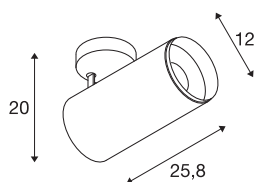

NUMINOS® SPOT DALI XL

black ceiling mounted light, 36W 2700K 60°

Design, technology and function in perfection: NUMINOS is the light system from SLV that combines everything. With various downlights and spotlights, you can experience a thousand lighting design possibilities. Also with the NUMINOS® SPOT DALI XL indoor ceiling-mounted light LED, which convinces with the best workmanship and lighting quality. In this way, you can create high-quality illumination of larger areas or use the spotlight for selective lighting. The recessed ceiling light convinces with a power consumption of 36 watts, luminous flux of 2980 lumens, colour temperature of 2700 Kelvin and a colour reproduction index of 90. Installation is then done in no time at all. When do you choose NUMINOS ® from SLV?

TECHNICAL DATA

Item no.:	1005743
Number of different light outlets	1
Primary nominal voltage	220-240V ~50/60Hz mA/V
Secondary power / secondary voltage	900mA
Length	25.8 cm
Height	20 cm
Diameter	12 cm
Net weight	1.6 kg
Gross weight	1.712 kg
Safety class	I
Assembly	Surface
Assembly details	Ceiling
Dimmable	Yes
Dimming technology	DALI
Wattage	36 W
Lumen	2980 lm
Colour temperature	2700 Kelvin
Beam angle	60 °
Color	black
CRI	90
UGR ≤	25
BIG WHITE Page	79