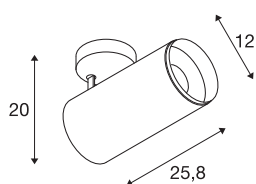

NUMINOS® SPOT DALI XL

white / black ceiling mounted light, 36W 2700K 60°

NUMINOS is the perfectly coordinated light system from SLV that combines function, design and technology. With a variety of downlights and spotlights, you provide a thousand lighting design options. Like with the NUMINOS® SPOT DALI XL indoor ceiling-mounted light LED, which impresses with its high-quality workmanship and light. The spotlight is ideal for targeted accent lighting or for illuminating larger areas. The recessed ceiling light convinces with a power consumption of 36 watts, luminous flux of 2980 lumens, colour temperature of 2700 Kelvin and a colour reproduction index of 90. Installation is then done in no time at all. When to choose NUMINOS from SLV – modular diversity awaits you.

TECHNICAL DATA

Item no.:	1005746
Number of different light outlets	1
Primary nominal voltage	220-240V ~50/60Hz mA/V
Secondary power / secondary voltage	900mA
Length	25.8 cm
Height	20 cm
Diameter	12 cm
Net weight	1.6 kg
Gross weight	1.712 kg
Safety class	I
Assembly	Surface
Assembly details	Ceiling
Dimmable	Yes
Dimming technology	DALI
Wattage	36 W
Lumen	2980 lm
Colour temperature	2700 Kelvin
Beam angle	60 °
Color	white
CRI	90
UGR ≤	25
BIG WHITE Page	79