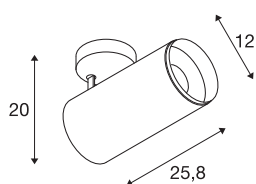

## NUMINOS® SPOT DALI XL

black ceiling mounted light, 36W 3000K 36°

The NUMINOS light system from SLV combines technology, design and functionality like no other. With a variety of downlights and spotlights, you provide a thousand lighting design options. Like with the NUMINOS® SPOT DALI XL indoor ceiling-mounted light LED, which impresses with its high-quality workmanship and light. The spotlight is ideal for targeted accent lighting or even illumination of larger areas. The recessed ceiling light convinces with a power consumption of 36 watts, luminous flux of 3490 lumens, colour temperature of 3000 Kelvin and a colour reproduction index of 90. This means that easy installation is a mere formality. When to choose NUMINOS from SLV – modular diversity awaits you.

### TECHNICAL DATA

Item no.:	1005748
Number of different light outlets	1
Primary nominal voltage	220-240V ~50/60Hz mA/V
Secondary power / secondary voltage	900mA
Length	25.8 cm
Height	20 cm
Diameter	12 cm
Net weight	1.6 kg
Gross weight	1.712 kg
Safety class	I
Assembly	Surface
Assembly details	Ceiling
Dimmable	Yes
Dimming technology	DALI
Wattage	36 W
Lumen	3490 lm
Colour temperature	3000 Kelvin
Beam angle	36 °
Color	black
CRI	90
UGR ≤	19
BIG WHITE Page	79