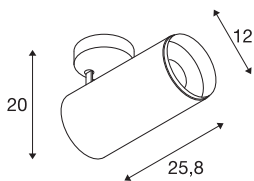

NUMINOS® SPOT DALI XL

black ceiling mounted light, 36W 4000K 36°

The NUMINOS light system from SLV skilfully combines function, design and technology. With a variety of downlights and spotlights, you provide a thousand lighting design options. Like with the NUMINOS® SPOT DALI XL indoor ceiling-mounted light LED, which impresses with its high-quality workmanship and light. With the spotlight, you can opt for spot lighting or high-quality illumination of larger areas. The recessed ceiling light convinces with a power consumption of 36 watts, luminous flux of 3760 lumens, colour temperature of 4000 Kelvin and a colour reproduction index of 90. Installation is then done in no time at all. When to choose NUMINOS from SLV – modular diversity awaits you.

TECHNICAL DATA

Item no.:	1005754
Number of different light outlets	1
Primary nominal voltage	220-240V ~50/60Hz mA/V
Secondary power / secondary voltage	900mA
Length	25.8 cm
Height	20 cm
Diameter	12 cm
Net weight	1.6 kg
Gross weight	1.712 kg
Safety class	I
Assembly	Surface
Assembly details	Ceiling
Dimmable	Yes
Dimming technology	DALI
Wattage	36 W
Lumen	3760 lm
Colour temperature	4000 Kelvin
Beam angle	36 °
Color	black
CRI	90
UGR ≤	19
BIG WHITE Page	79