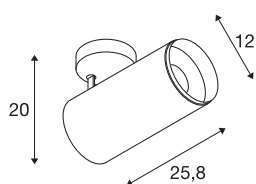

## NUMINOS® SPOT DALI XL

white / black ceiling mounted light, 36W 4000K 36°

The NUMINOS light system from SLV perfectly combines function, design and technology. With different downlights and spotlights, you provide a thousand lighting design possibilities. Also with the NUMINOS® SPOT DALI XL indoor ceiling-mounted light LED, which convinces with the best workmanship and lighting quality. In this way, you can create high-quality illumination of larger areas or use the spotlight for selective lighting. The recessed ceiling light convinces with a power consumption of 36 watts, luminous flux of 3760 lumens, colour temperature of 4000 Kelvin and a colour reproduction index of 90. Installation is then done in no time at all. When will you choose SLV's modular variety?

### TECHNICAL DATA

Item no.:	1005757
Number of different light outlets	1
Primary nominal voltage	220-240V ~50/60Hz mA/V
Secondary power / secondary voltage	900mA
Length	25.8 cm
Height	20 cm
Diameter	12 cm
Net weight	1.6 kg
Gross weight	1.712 kg
Safety class	I
Assembly	Surface
Assembly details	Ceiling
Dimmable	Yes
Dimming technology	DALI
Wattage	36 W
Lumen	3760 lm
Colour temperature	4000 Kelvin
Beam angle	36 °
Color	white
CRI	90
UGR ≤	19
BIG WHITE Page	79