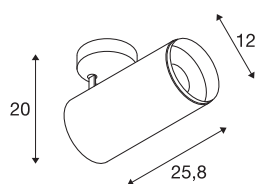

## NUMINOS® DALI XL

white / black ceiling mounted light, 36W 4000K 24°

The NUMINOS light system from SLV perfectly combines function, design and technology. This way, you can experience a thousand lighting design possibilities with a variety of downlights and spotlights. Also with the NUMINOS® DALI XL indoor ceiling-mounted light LED, which convinces with the best workmanship and lighting quality. The spotlight is ideal for targeted accent lighting or for illuminating larger areas. The recessed ceiling light convinces with a power consumption of 36 watts, luminous flux of 3800 lumens, colour temperature of 4000 Kelvin and a colour reproduction index of 90. This means that easy installation is a mere formality. When will you choose SLV's modular variety?

## TECHNICAL DATA

Item no.:	1005774
Number of different light outlets	1
Primary nominal voltage	220-240V ~50/60Hz mA/V
Secondary power / secondary voltage	900mA
Height	25.8 cm
Diameter	12 cm
Net weight	1.5 kg
Gross weight	1.605 kg
Safety class	I
Assembly	Surface
Assembly details	Ceiling
Dimmable	Yes
Dimming technology	DALI
Wattage	36 W
Lumen	3800 lm
Colour temperature	4000 Kelvin
Beam angle	24 °
Color	white
CRI	90
UGR ≤	19
BIG WHITE Page	87