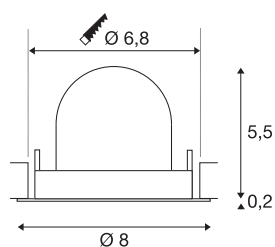

### TECHNICAL DATA

Item no.:	1005817
Number of different light outlets	1
Secondary power / secondary voltage	200mA
Height	5.7 cm
Diameter	8 cm
Installation diameter	6.8 cm
Installation depth	11 cm
Net weight	0.11 kg
Gross weight	0.118 kg
Safety class	III
Assembly	Recessed
Assembly details	Ceiling
Wattage	7 W
Lumen	650 lm
Colour temperature	2700 Kelvin
Beam angle	40 °
Color	black
CRI	90
UGR ≤	22
BIG WHITE Page	49