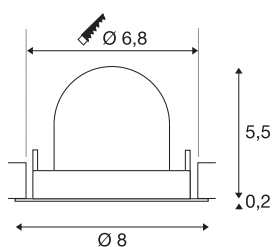

TECHNICAL DATA

Item no.:	1005822
Number of different light outlets	1
Secondary power / secondary voltage	200mA
Height	5.7 cm
Diameter	8 cm
Installation diameter	6.8 cm
Installation depth	11 cm
Net weight	0.11 kg
Gross weight	0.118 kg
Safety class	III
Assembly	Recessed
Assembly details	Ceiling
Wattage	7 W
Lumen	640 lm
Colour temperature	2700 Kelvin
Beam angle	20 °
Color	white
CRI	90
UGR ≤	16
BIG WHITE Page	49