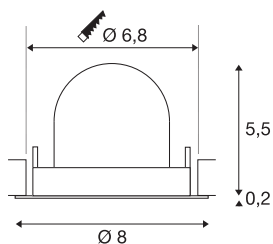

## TECHNICAL DATA

Item no.:	1005828
Number of different light outlets	1
Secondary power / secondary voltage <sup>e</sup>	200mA
Height	5.7 cm
Diameter	8 cm
Installation diameter	6.8 cm
Installation depth	11 cm
Net weight	0.11 kg
Gross weight	0.118 kg
Safety class	III
Assembly	Recessed
Assembly details	Ceiling
Wattage	7 W
Lumen	640 lm
Colour temperature	2700 Kelvin
Beam angle	55 °
Color	white
CRI	90
UGR ≤	25
BIG WHITE Page	49