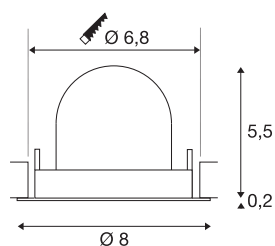

TECHNICAL DATA

| | |
|-------------------------------------|-------------|
| Item no.: | 1005831 |
| Number of different light outlets | 1 |
| Secondary power / secondary voltage | 200mA |
| Height | 5.7 cm |
| Diameter | 8 cm |
| Installation diameter | 6.8 cm |
| Installation depth | 11 cm |
| Net weight | 0.11 kg |
| Gross weight | 0.118 kg |
| Safety class | III |
| Assembly | Recessed |
| Assembly details | Ceiling |
| Wattage | 7 W |
| Lumen | 700 lm |
| Colour temperature | 3000 Kelvin |
| Beam angle | 20 ° |
| Color | black |
| CRI | 90 |
| UGR ≤ | 16 |
| BIG WHITE Page | 49 |