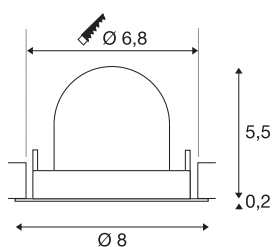

## TECHNICAL DATA

Item no.:	1005838
Number of different light outlets	1
Secondary power / secondary voltage	200mA
Height	5.7 cm
Diameter	8 cm
Installation diameter	6.8 cm
Installation depth	11 cm
Net weight	0.11 kg
Gross weight	0.118 kg
Safety class	III
Assembly	Recessed
Assembly details	Ceiling
Wattage	7 W
Lumen	720 lm
Colour temperature	3000 Kelvin
Beam angle	55 °
Color	black
CRI	90
UGR ≤	25
BIG WHITE Page	49