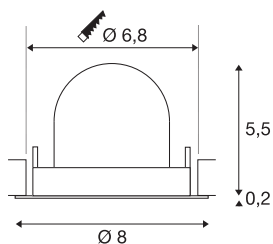

TECHNICAL DATA

Item no.:	1005843
Number of different light outlets	1
Secondary power / secondary voltage ^e	200mA
Height	5.7 cm
Diameter	8 cm
Installation diameter	6.8 cm
Installation depth	11 cm
Net weight	0.11 kg
Gross weight	0.118 kg
Safety class	III
Assembly	Recessed
Assembly details	Ceiling
Wattage	7 W
Lumen	670 lm
Colour temperature	3000 Kelvin
Beam angle	40 °
Color	white
CRI	90
UGR ≤	22
BIG WHITE Page	49