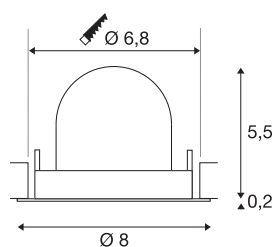

TECHNICAL DATA

Item no.:	1005850
Number of different light outlets	1
Secondary power / secondary voltage	200mA
Height	5.7 cm
Diameter	8 cm
Installation diameter	6.8 cm
Installation depth	11 cm
Net weight	0.11 kg
Gross weight	0.118 kg
Safety class	III
Assembly	Recessed
Assembly details	Ceiling
Wattage	7 W
Lumen	750 lm
Colour temperature	4000 Kelvin
Beam angle	20 °
Color	black
CRI	90
UGR ≤	16
BIG WHITE Page	49