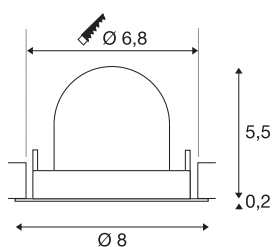

TECHNICAL DATA

Item no.:	1005859
Number of different light outlets	1
Secondary power / secondary voltage	200mA
Height	5.7 cm
Diameter	8 cm
Installation diameter	6.8 cm
Installation depth	11 cm
Net weight	0.11 kg
Gross weight	0.118 kg
Safety class	III
Assembly	Recessed
Assembly details	Ceiling
Wattage	7 W
Lumen	750 lm
Colour temperature	4000 Kelvin
Beam angle	20 °
Color	white
CRI	90
UGR ≤	16
BIG WHITE Page	49