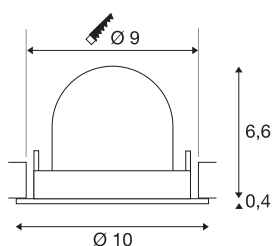

### TECHNICAL DATA

Item no.:	1005874
Number of different light outlets	1
Secondary power / secondary voltage <sup>e</sup>	250mA
Height	7 cm
Diameter	10 cm
Installation diameter	9 cm
Installation depth	7 cm
Net weight	0.18 kg
Gross weight	0.193 kg
Safety class	III
Assembly	Recessed
Assembly details	Ceiling
Wattage	8.6 W
Lumen	720 lm
Colour temperature	2700 Kelvin
Beam angle	55 °
Color	black
CRI	90
UGR ≤	22
BIG WHITE Page	51