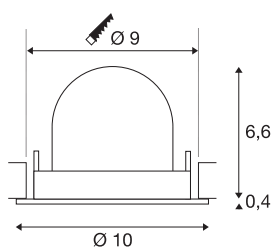

### TECHNICAL DATA

Item no.:	1005893
Number of different light outlets	1
Secondary power / secondary voltage	250mA
Height	7 cm
Diameter	10 cm
Installation diameter	9 cm
Installation depth	7 cm
Net weight	0.18 kg
Gross weight	0.193 kg
Safety class	III
Assembly	Recessed
Assembly details	Ceiling
Wattage	8.6 W
Lumen	700 lm
Colour temperature	3000 Kelvin
Beam angle	55 °
Color	black
CRI	90
UGR ≤	22
BIG WHITE Page	51