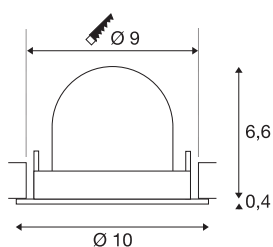

TECHNICAL DATA

Item no.:	1005895
Number of different light outlets	1
Secondary power / secondary voltage	250mA
Height	7 cm
Diameter	10 cm
Installation diameter	9 cm
Installation depth	7 cm
Net weight	0.18 kg
Gross weight	0.193 kg
Safety class	III
Assembly	Recessed
Assembly details	Ceiling
Wattage	8.6 W
Lumen	730 lm
Colour temperature	3000 Kelvin
Beam angle	20 °
Color	white
CRI	90
UGR ≤	19
BIG WHITE Page	51