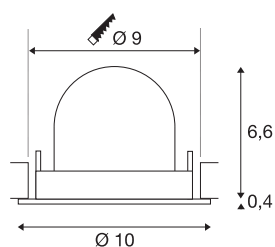

## TECHNICAL DATA

Item no.:	1005896
Number of different light outlets	1
Secondary power / secondary voltage <sup>e</sup>	250mA
Height	7 cm
Diameter	10 cm
Installation diameter	9 cm
Installation depth	7 cm
Net weight	0.18 kg
Gross weight	0.193 kg
Safety class	III
Assembly	Recessed
Assembly details	Ceiling
Wattage	8.6 W
Lumen	700 lm
Colour temperature	3000 Kelvin
Beam angle	20 °
Color	white
CRI	90
UGR ≤	19
BIG WHITE Page	51