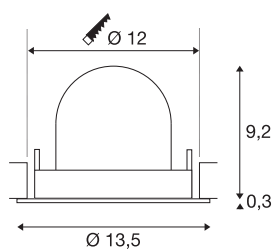

TECHNICAL DATA

Item no.:	1005923
Number of different light outlets	1
Secondary power / secondary voltage	500mA
Height	9.5 cm
Diameter	13.5 cm
Installation diameter	12 cm
Installation depth	9.5 cm
Net weight	0.42 kg
Gross weight	0.449 kg
Safety class	III
Assembly	Recessed
Assembly details	Ceiling
Wattage	17.5 W
Lumen	1550 lm
Colour temperature	2700 Kelvin
Beam angle	20 °
Color	black
CRI	90
UGR ≤	22
BIG WHITE Page	53