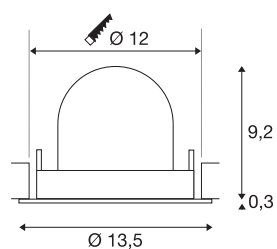

TECHNICAL DATA

Item no.:	1005932
Number of different light outlets	1
Secondary power / secondary voltage	500mA
Height	9.5 cm
Diameter	13.5 cm
Installation diameter	12 cm
Installation depth	9.5 cm
Net weight	0.42 kg
Gross weight	0.449 kg
Safety class	III
Assembly	Recessed
Assembly details	Ceiling
Wattage	17.5 W
Lumen	1550 lm
Colour temperature	2700 Kelvin
Beam angle	20 °
Color	white
CRI	90
UGR ≤	22
BIG WHITE Page	53