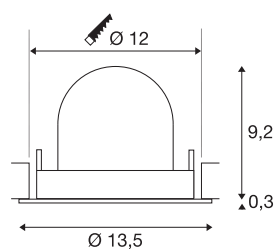

## TECHNICAL DATA

Item no.:	1005936
Number of different light outlets	1
Secondary power / secondary voltage	500mA
Height	9.5 cm
Diameter	13.5 cm
Installation diameter	12 cm
Installation depth	9.5 cm
Net weight	0.42 kg
Gross weight	0.449 kg
Safety class	III
Assembly	Recessed
Assembly details	Ceiling
Wattage	17.5 W
Lumen	1460 lm
Colour temperature	2700 Kelvin
Beam angle	55 °
Color	white
CRI	90
UGR ≤	22
BIG WHITE Page	53