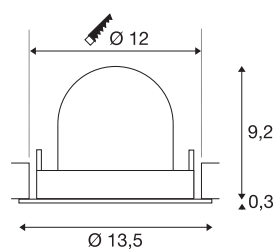

TECHNICAL DATA

Item no.:	1005949
Number of different light outlets	1
Secondary power / secondary voltage	500mA
Height	9.5 cm
Diameter	13.5 cm
Installation diameter	12 cm
Installation depth	9.5 cm
Net weight	0.42 kg
Gross weight	0.449 kg
Safety class	III
Assembly	Recessed
Assembly details	Ceiling
Wattage	17.5 W
Lumen	1600 lm
Colour temperature	3000 Kelvin
Beam angle	20 °
Color	white
CRI	90
UGR ≤	22
BIG WHITE Page	53