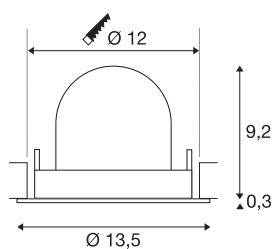

TECHNICAL DATA

Item no.:	1005957
Number of different light outlets	1
Secondary power / secondary voltage	500mA
Height	9.5 cm
Diameter	13.5 cm
Installation diameter	12 cm
Installation depth	9.5 cm
Net weight	0.42 kg
Gross weight	0.449 kg
Safety class	III
Assembly	Recessed
Assembly details	Ceiling
Wattage	17.5 W
Lumen	1600 lm
Colour temperature	4000 Kelvin
Beam angle	20 °
Color	black
CRI	90
UGR ≤	22
BIG WHITE Page	53