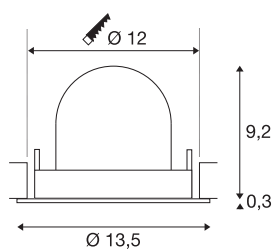

TECHNICAL DATA

Item no.:	1005959
Number of different light outlets	1
Secondary power / secondary voltage	500mA
Height	9.5 cm
Diameter	13.5 cm
Installation diameter	12 cm
Installation depth	9.5 cm
Net weight	0.42 kg
Gross weight	0.449 kg
Safety class	III
Assembly	Recessed
Assembly details	Ceiling
Wattage	17.5 W
Lumen	1660 lm
Colour temperature	4000 Kelvin
Beam angle	20 °
Color	black
CRI	90
UGR ≤	22
BIG WHITE Page	53