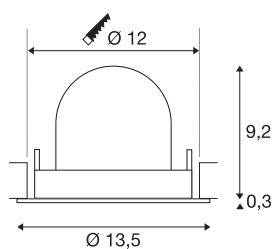

## TECHNICAL DATA

Item no.:	1005963
Number of different light outlets	1
Secondary power / secondary voltage	500mA
Height	9.5 cm
Diameter	13.5 cm
Installation diameter	12 cm
Installation depth	9.5 cm
Net weight	0.42 kg
Gross weight	0.449 kg
Safety class	III
Assembly	Recessed
Assembly details	Ceiling
Wattage	17.5 W
Lumen	1600 lm
Colour temperature	4000 Kelvin
Beam angle	55 °
Color	black
CRI	90
UGR ≤	22
BIG WHITE Page	53