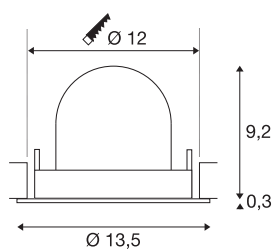

## TECHNICAL DATA

Item no.:	1005969
Number of different light outlets	1
Secondary power / secondary voltage	500mA
Height	9.5 cm
Diameter	13.5 cm
Installation diameter	12 cm
Installation depth	9.5 cm
Net weight	0.42 kg
Gross weight	0.449 kg
Safety class	III
Assembly	Recessed
Assembly details	Ceiling
Wattage	17.5 W
Lumen	1600 lm
Colour temperature	4000 Kelvin
Beam angle	40 °
Color	white
CRI	90
UGR ≤	22
BIG WHITE Page	53