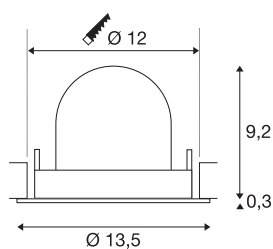

### TECHNICAL DATA

Item no.:	1005974
Number of different light outlets	1
Secondary power / secondary voltage	500mA
Height	9.5 cm
Diameter	13.5 cm
Installation diameter	12 cm
Installation depth	9.5 cm
Net weight	0.42 kg
Gross weight	0.449 kg
Safety class	III
Assembly	Recessed
Assembly details	Ceiling
Wattage	17.5 W
Lumen	1660 lm
Colour temperature	4000 Kelvin
Beam angle	55 °
Color	white
CRI	90
UGR ≤	22
BIG WHITE Page	53