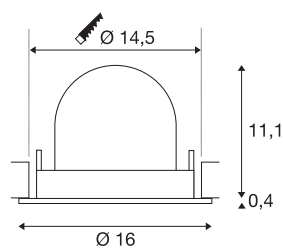

TECHNICAL DATA

Item no.:	1005977
Number of different light outlets	1
Secondary power / secondary voltage ^e	700mA
Height	11.5 cm
Diameter	16 cm
Installation diameter	14.5 cm
Installation depth	11.5 cm
Net weight	0.6 kg
Gross weight	0.642 kg
Safety class	III
Assembly	Recessed
Assembly details	Ceiling
Wattage	25.4 W
Lumen	2150 lm
Colour temperature	2700 Kelvin
Beam angle	20 °
Color	black
CRI	90
UGR ≤	22
BIG WHITE Page	55