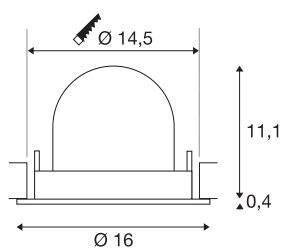

TECHNICAL DATA

Item no.:	1005978
Number of different light outlets	1
Secondary power / secondary voltage	700mA
Height	11.5 cm
Diameter	16 cm
Installation diameter	14.5 cm
Installation depth	11.5 cm
Net weight	0.6 kg
Gross weight	0.642 kg
Safety class	III
Assembly	Recessed
Assembly details	Ceiling
Wattage	25.4 W
Lumen	2150 lm
Colour temperature	2700 Kelvin
Beam angle	40 °
Color	black
CRI	90
UGR ≤	22
BIG WHITE Page	55