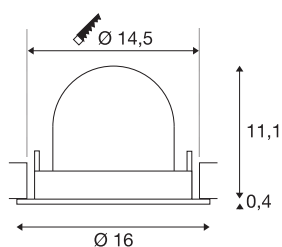

## TECHNICAL DATA

Item no.:	1005979
Number of different light outlets	1
Secondary power / secondary voltage	700mA
Height	11.5 cm
Diameter	16 cm
Installation diameter	14.5 cm
Installation depth	11.5 cm
Net weight	0.6 kg
Gross weight	0.642 kg
Safety class	III
Assembly	Recessed
Assembly details	Ceiling
Wattage	25.4 W
Lumen	2250 lm
Colour temperature	2700 Kelvin
Beam angle	40 °
Color	black
CRI	90
UGR ≤	22
BIG WHITE Page	55