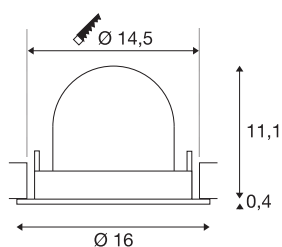

## TECHNICAL DATA

Item no.:	1005984
Number of different light outlets	1
Secondary power / secondary voltage	700mA
Height	11.5 cm
Diameter	16 cm
Installation diameter	14.5 cm
Installation depth	11.5 cm
Net weight	0.6 kg
Gross weight	0.642 kg
Safety class	III
Assembly	Recessed
Assembly details	Ceiling
Wattage	25.4 W
Lumen	2150 lm
Colour temperature	2700 Kelvin
Beam angle	20 °
Color	white
CRI	90
UGR ≤	22
BIG WHITE Page	55