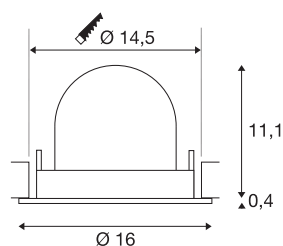

## TECHNICAL DATA

Item no.:	1005985
Number of different light outlets	1
Secondary power / secondary voltage <sup>e</sup>	700mA
Height	11.5 cm
Diameter	16 cm
Installation diameter	14.5 cm
Installation depth	11.5 cm
Net weight	0.6 kg
Gross weight	0.642 kg
Safety class	III
Assembly	Recessed
Assembly details	Ceiling
Wattage	25.4 W
Lumen	2250 lm
Colour temperature	2700 Kelvin
Beam angle	20 °
Color	white
CRI	90
UGR ≤	22
BIG WHITE Page	55