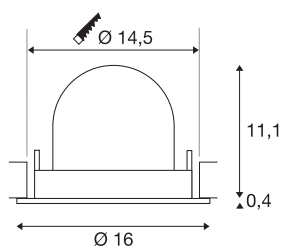

## TECHNICAL DATA

Item no.:	1005988
Number of different light outlets	1
Secondary power / secondary voltage <sup>e</sup>	700mA
Height	11.5 cm
Diameter	16 cm
Installation diameter	14.5 cm
Installation depth	11.5 cm
Net weight	0.6 kg
Gross weight	0.642 kg
Safety class	III
Assembly	Recessed
Assembly details	Ceiling
Wattage	25.4 W
Lumen	2250 lm
Colour temperature	2700 Kelvin
Beam angle	40 °
Color	white
CRI	90
UGR ≤	22
BIG WHITE Page	55