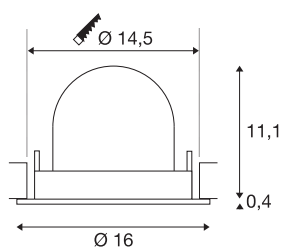

## TECHNICAL DATA

Item no.:	1005989
Number of different light outlets	1
Secondary power / secondary voltage	700mA
Height	11.5 cm
Diameter	16 cm
Installation diameter	14.5 cm
Installation depth	11.5 cm
Net weight	0.6 kg
Gross weight	0.642 kg
Safety class	III
Assembly	Recessed
Assembly details	Ceiling
Wattage	25.4 W
Lumen	2150 lm
Colour temperature	2700 Kelvin
Beam angle	40 °
Color	white
CRI	90
UGR ≤	22
BIG WHITE Page	55