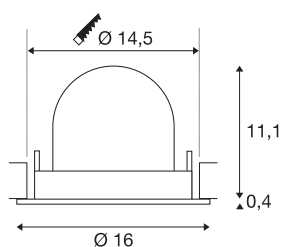

TECHNICAL DATA

Item no.:	1005990
Number of different light outlets	1
Secondary power / secondary voltage ^e	700mA
Height	11.5 cm
Diameter	16 cm
Installation diameter	14.5 cm
Installation depth	11.5 cm
Net weight	0.6 kg
Gross weight	0.642 kg
Safety class	III
Assembly	Recessed
Assembly details	Ceiling
Wattage	25.4 W
Lumen	2150 lm
Colour temperature	2700 Kelvin
Beam angle	55 °
Color	white
CRI	90
UGR ≤	22
BIG WHITE Page	55