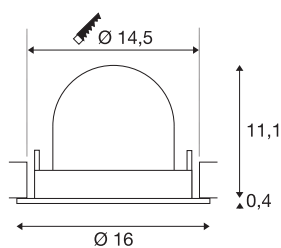

TECHNICAL DATA

Item no.:	1005998
Number of different light outlets	1
Secondary power / secondary voltage	700mA
Height	11.5 cm
Diameter	16 cm
Installation diameter	14.5 cm
Installation depth	11.5 cm
Net weight	0.6 kg
Gross weight	0.642 kg
Safety class	III
Assembly	Recessed
Assembly details	Ceiling
Wattage	25.4 W
Lumen	2200 lm
Colour temperature	3000 Kelvin
Beam angle	40 °
Color	black
CRI	90
UGR ≤	22
BIG WHITE Page	55